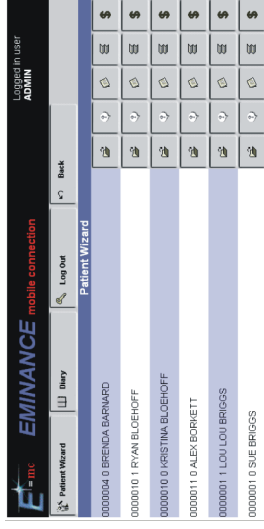

For more information on being activated on E=mc, please contact our helpdesk.

They are ready to assist you in obtaining the E=mc version of Eminance and to assist with the setup process. Call: 0861 110011

HEALTH FOCUS. 11 Main Road. Hout Bay. 7806.
Tel: (021) 790-1124 info@healthfocus.co.za
www.healthfocus.co.za

Johannesburg • Pretoria • Cape Town •
Bloemfontein • Port Elizabeth • George • KZN •